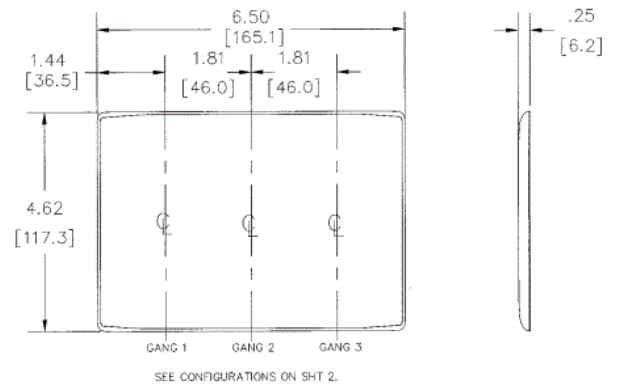

Description	Color	Catalog No.	UPC
3-Gang, 3-Decorator Openings	Black	NP263BK	883778102592

Listings

UL Listed
CSA Certified

Specifications

Material	Nylon
Plate Type	3-Gang
Plate Openings	Decorator
Mounting Screws	Steel painted, slotted head
Appearance	Smooth