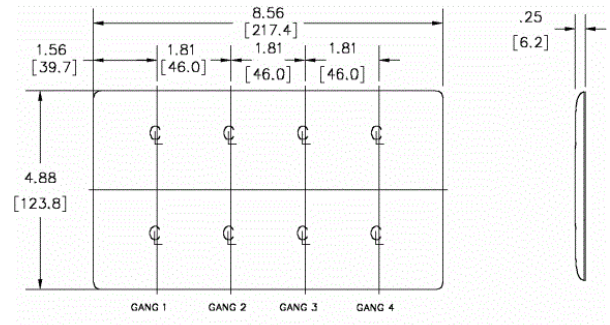

### Ordering Information

Description	Color	Catalog Number	UPC
4-Gang, 4-Decorator Openings, Mid-Size	White	NPJ264W	

### Specifications

Material	Nylon
Plate Type	4-Gang
Plate Openings	Decorator
Mounting Screws	Steel painted, slotted head
Appearance	Smooth