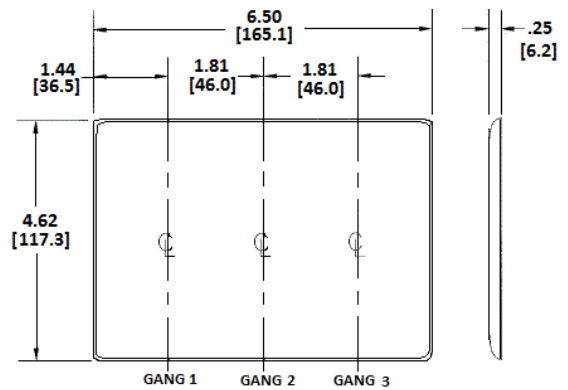

Wallplates
Combination Wallplates, 3-Gang

HUBBELL

Features

- Reinforcement ribs for extra strength
- High-impact, self-extinguishing nylon material
- Captive screw feature holds mounting screw in place

Ordering Information

Description	Color	Catalog Number	UPC
3-Gang, 2-Toggle, 1-Duplex Opening	White	NP28W	883778105357

Listings

UL Listed
CSA Certified

Specifications

Material	Nylon
Plate Type	3-Gang
Plate Openings	Toggle, Duplex
Mounting Screws	Steel painted, slotted head
Appearance	Smooth

Online Resources

[Customer Use Drawing](#)
[eCatalog](#)

Dimensions in Inches (mm)

Hubbell Wiring Device-Kellems • Hubbell Incorporated (Delaware) • 40 Waterview Drive • Shelton, CT 06484

Phone (800) 288-6000 • Fax (800) 255-1031 • Specifications subject to change without notice.