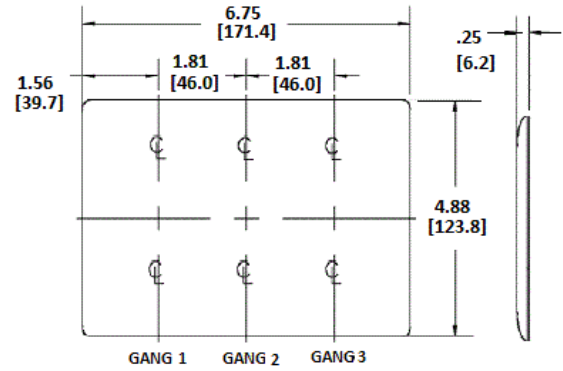

Wallplates
Decorator Wallplates

HUBBELL

Features

- Reinforcement ribs for extra strength
- Curved corners for improved aesthetics
- High-impact, self-extinguishing nylon material

Ordering Information

Description	Color	Catalog Number	UPC
3-Gang, 3-Decorator Openings, Mid-Size	White	NPJ263W	

Listings

UL Listed
CSA Certified

Specifications

Material	Nylon
Plate Type	3-Gang
Plate Openings	Decorator
Mounting Screws	Steel painted, slotted head
Appearance	Smooth

Online Resources

Customer Use Drawing
eCatalog

Dimensions in Inches (mm)

Hubbell Wiring Device-Kellems • Hubbell Incorporated (Delaware) • 40 Waterview Drive • Shelton, CT 06484

Phone (800) 288-6000 • Fax (800) 255-1031 • Specifications subject to change without notice.