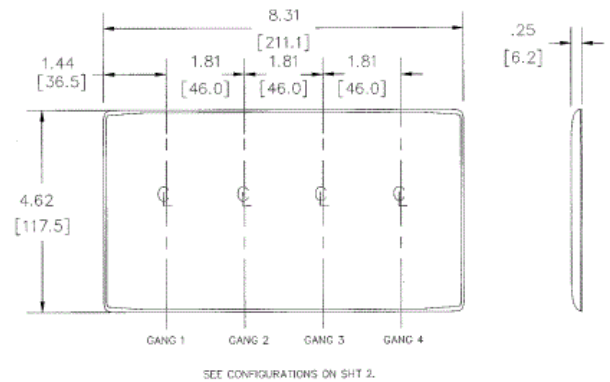

Description	Color	Catalog No.	UPC
4-Gang, 4-Decorator Openings	White	NP264W	883778102653

Listings

UL Listed
CSA Certified

Specifications

Material	Nylon
Plate Type	4-Gang
Plate Openings	Decorator
Mounting Screws	Steel painted, slotted head
Appearance	Smooth