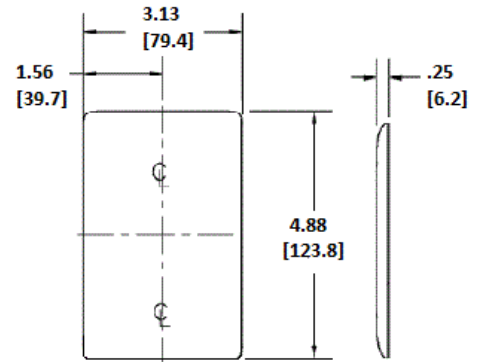

### Ordering Information

Description	Color	Catalog No.	UPC
1-Gang, Decorator, Mid-Size	Black	NPJ26BK	883778106736

### Specifications

Material	Nylon
Plate Type	1-Gang
Plate Openings	Decorator
Mounting Screws	Steel painted, slotted head
Appearance	Smooth