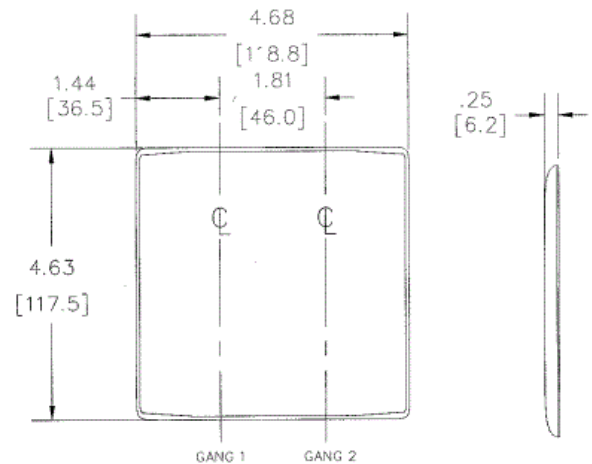

Wallplates
Blank Wallplates

HUBBELL

Wallplates

Features

- Reinforcement ribs for extra strength
- High-impact, self-extinguishing nylon material
- Captive screw feature holds mounting screw in place

Ordering Information

Description	Color	Catalog No.	UPC
2-Gang, 2 Blank, Box Mount	Ivory	NP23I	883778102967

Listings

UL Listed
CSA Certified

Specifications

Material	Nylon
Thickness	.06 in. (1.5)
Mounting Screw	Steel
Height	4.63" (117.6)
Width	4.69" (119.1)