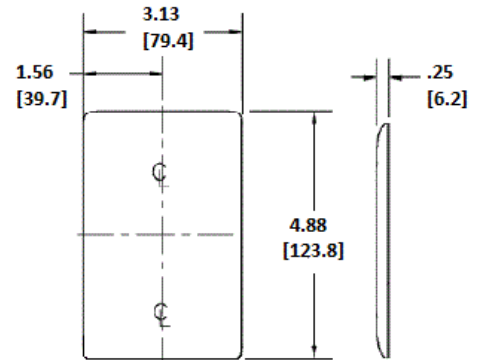

Wallplates
Decorator Wallplates

HUBBELL

Features

- Reinforcement ribs for extra strength
- Curved corners for improved aesthetics
- High-impact, self-extinguishing nylon material

Ordering Information

Description	Color	Catalog Number	UPC
1-Gang, Decorator, Mid-Size	Ivory	NPJ26I	

Listings

UL Listed
CSA Certified

Specifications

Material	Nylon
Plate Type	1-Gang
Plate Openings	Decorator
Mounting Screws	Steel painted, slotted head
Appearance	Smooth

Online Resources

Customer Use Drawing
eCatalog

Dimensions in Inches (mm)

Hubbell Wiring Device-Kellems • Hubbell Incorporated (Delaware) • 40 Waterview Drive • Shelton, CT 06484

Phone (800) 288-6000 • Fax (800) 255-1031 • Specifications subject to change without notice.