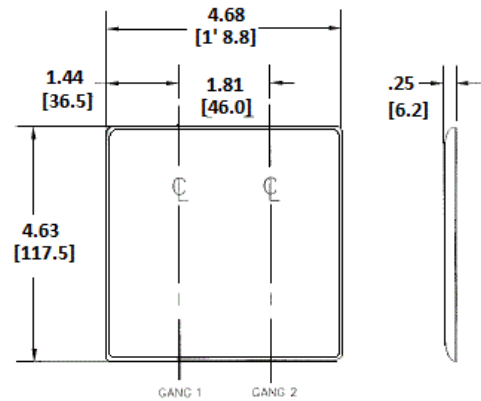

Wallplates Duplex Receptacle Wallplates

HUBBELL

Features

- Reinforcement ribs for extra strength
- Captive screw feature holds mounting screw in place
- High-impact, self-extinguishing nylon material

Ordering Information

Description	Color	Catalog No.	UPC
2-Gang, 2-Duplex Openings	Black	NP82BK	883778102196

Listings

UL Listed
CSA Certified

Specifications

Plate Material	Nylon
Plate Type	2-Gang
Plate Openings	Duplex Receptacle
Mounting Screws	Steel painted, slotted head
Appearance	Smooth