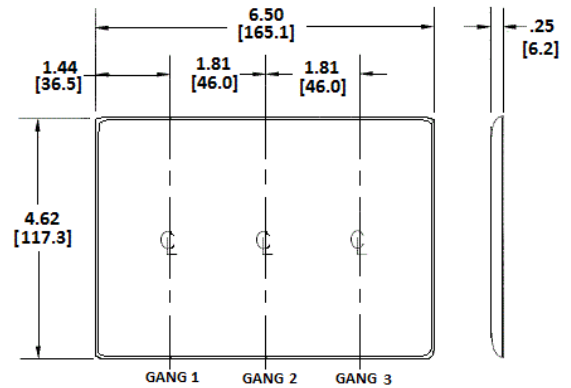

Description	Color	Catalog Number	UPC
3-Gang, 3-Decorator Openings	Red	NP263R	883778102615

Listings

UL Listed
CSA Certified

Specifications

Material	Nylon
Plate Type	3-Gang
Plate Openings	Decorator
Mounting Screws	Steel painted, slotted head
Appearance	Smooth

Online Resources

Customer Use Drawing
eCatalog

Dimensions in Inches (mm)

Hubbell Wiring Device-Kellems • Hubbell Incorporated (Delaware) • 40 Waterview Drive • Shelton, CT 06484

Phone (800) 288-6000 • Fax (800) 255-1031 • Specifications subject to change without notice.