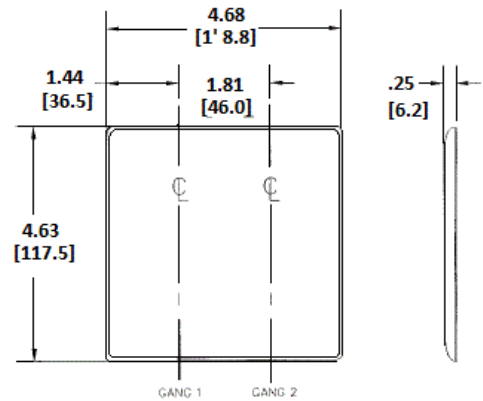

Wallplates
Combination Wallplates, 2-Gang

HUBBELL

Features

- Reinforcement ribs for extra strength
- High-impact, self-extinguishing nylon material
- Captive screw feature holds mounting screw in place

Ordering Information

Description	Color	Catalog Number	UPC
2-Gang, 1-Duplex, 1-Decorator Opening	Ivory	NP826I	883778104244

Listings

UL Listed
CSA Certified

Specifications

Material	Nylon
Plate Type	2-Gang
Plate Openings	Duplex, Decorator
Mounting Screws	Steel painted, slotted head
Appearance	Smooth

Online Resources

Customer Use Drawing
eCatalog

Dimensions in Inches (mm)

Hubbell Wiring Device-Kellems • Hubbell Incorporated (Delaware) • 40 Waterview Drive • Shelton, CT 06484

Phone (800) 288-6000 • Fax (800) 255-1031 • Specifications subject to change without notice.