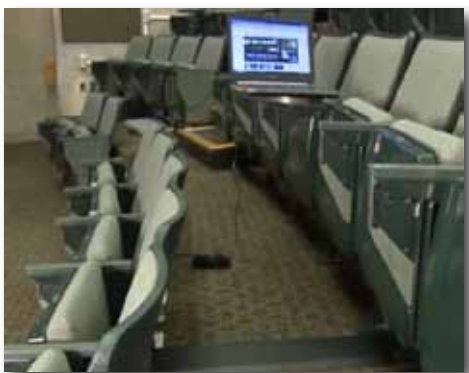

Get Power, Data, & A/V Wiring Where You Need It

Over-the-Floor Raceway

Today's open office areas and wired conference room tables mean getting power and data circuits in the right spots is more critical than ever. Mayer stocks a variety of over-the-floor raceway solutions, but we're pleased to introduce you to the lowest, sleekest ADA (Americans with Disabilities Act) profile available.

It has some great features & benefits:

- Provides four channels for multiple combinations of power, communications and A/V in one, easy to install system
- Works well in both permanent and temporary applications - lower and safer than old-style rubber over the floor raceway
- Mounts directly to the floor covering, whether it's wood, tile, carpet, etc.
- Comes in 8' lengths
- Fittings available for transitions from wall or underfloor access
- Works well in numerous applications:
  - Offices
  - Conference Rooms
  - Fitness Centers
  - University Lecture Halls & Classrooms
  - Hallways

Cat. # WRM-OFRC8 (1 = 8' Length)

$33.70 / ft

MAYER
ELECTRIC SUPPLY

mayerelectric.com

Mayer-Inside Account Management Team
(866) 629-3711

Fax: (770) 242-8329

inquiry@mayerelectric.com

www.mayerelectric.com